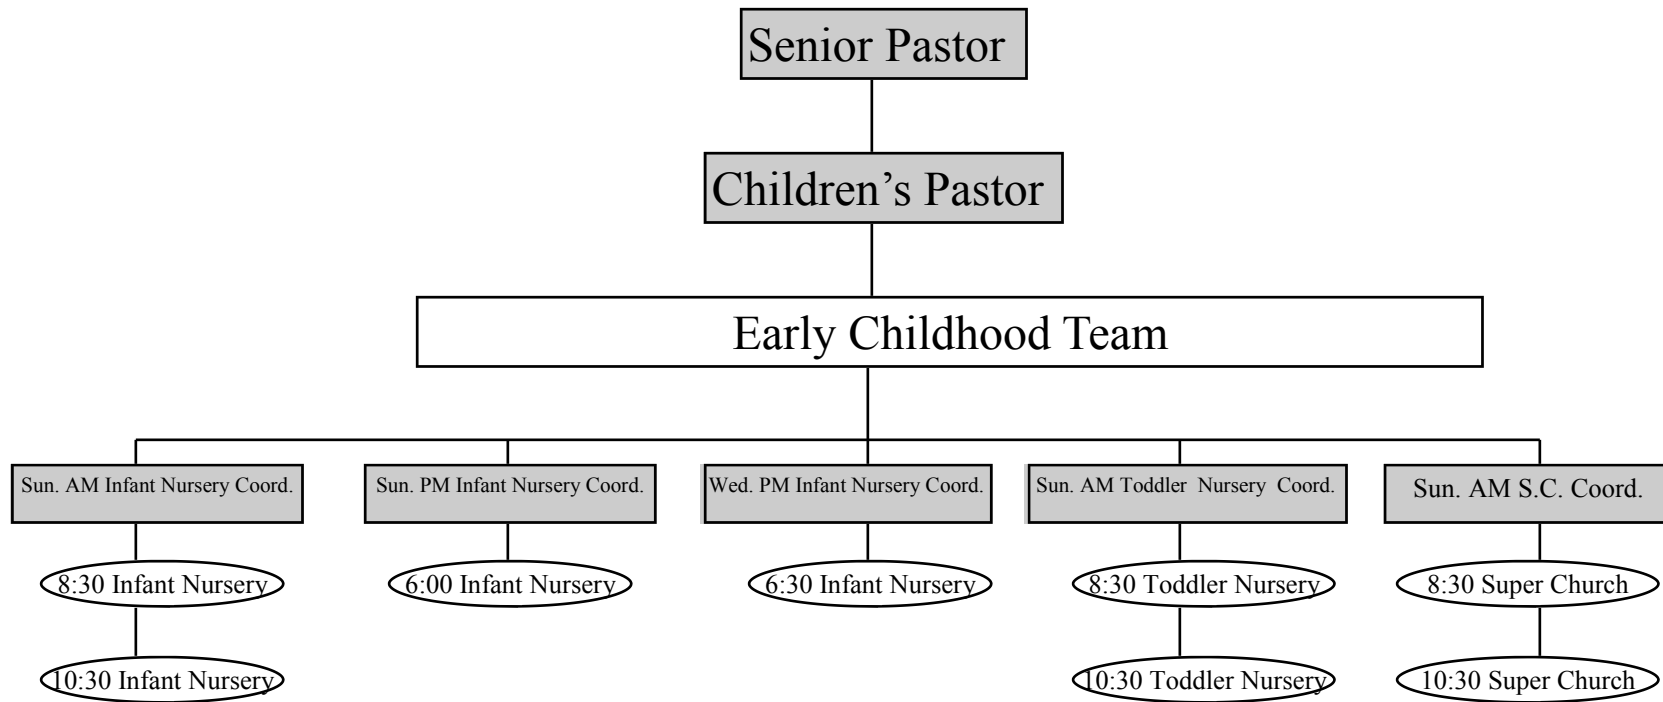

Early Childhood Department Flow-chart (As of January, 2002)

 = Leadership Positions

 = Ministry Areas/Times