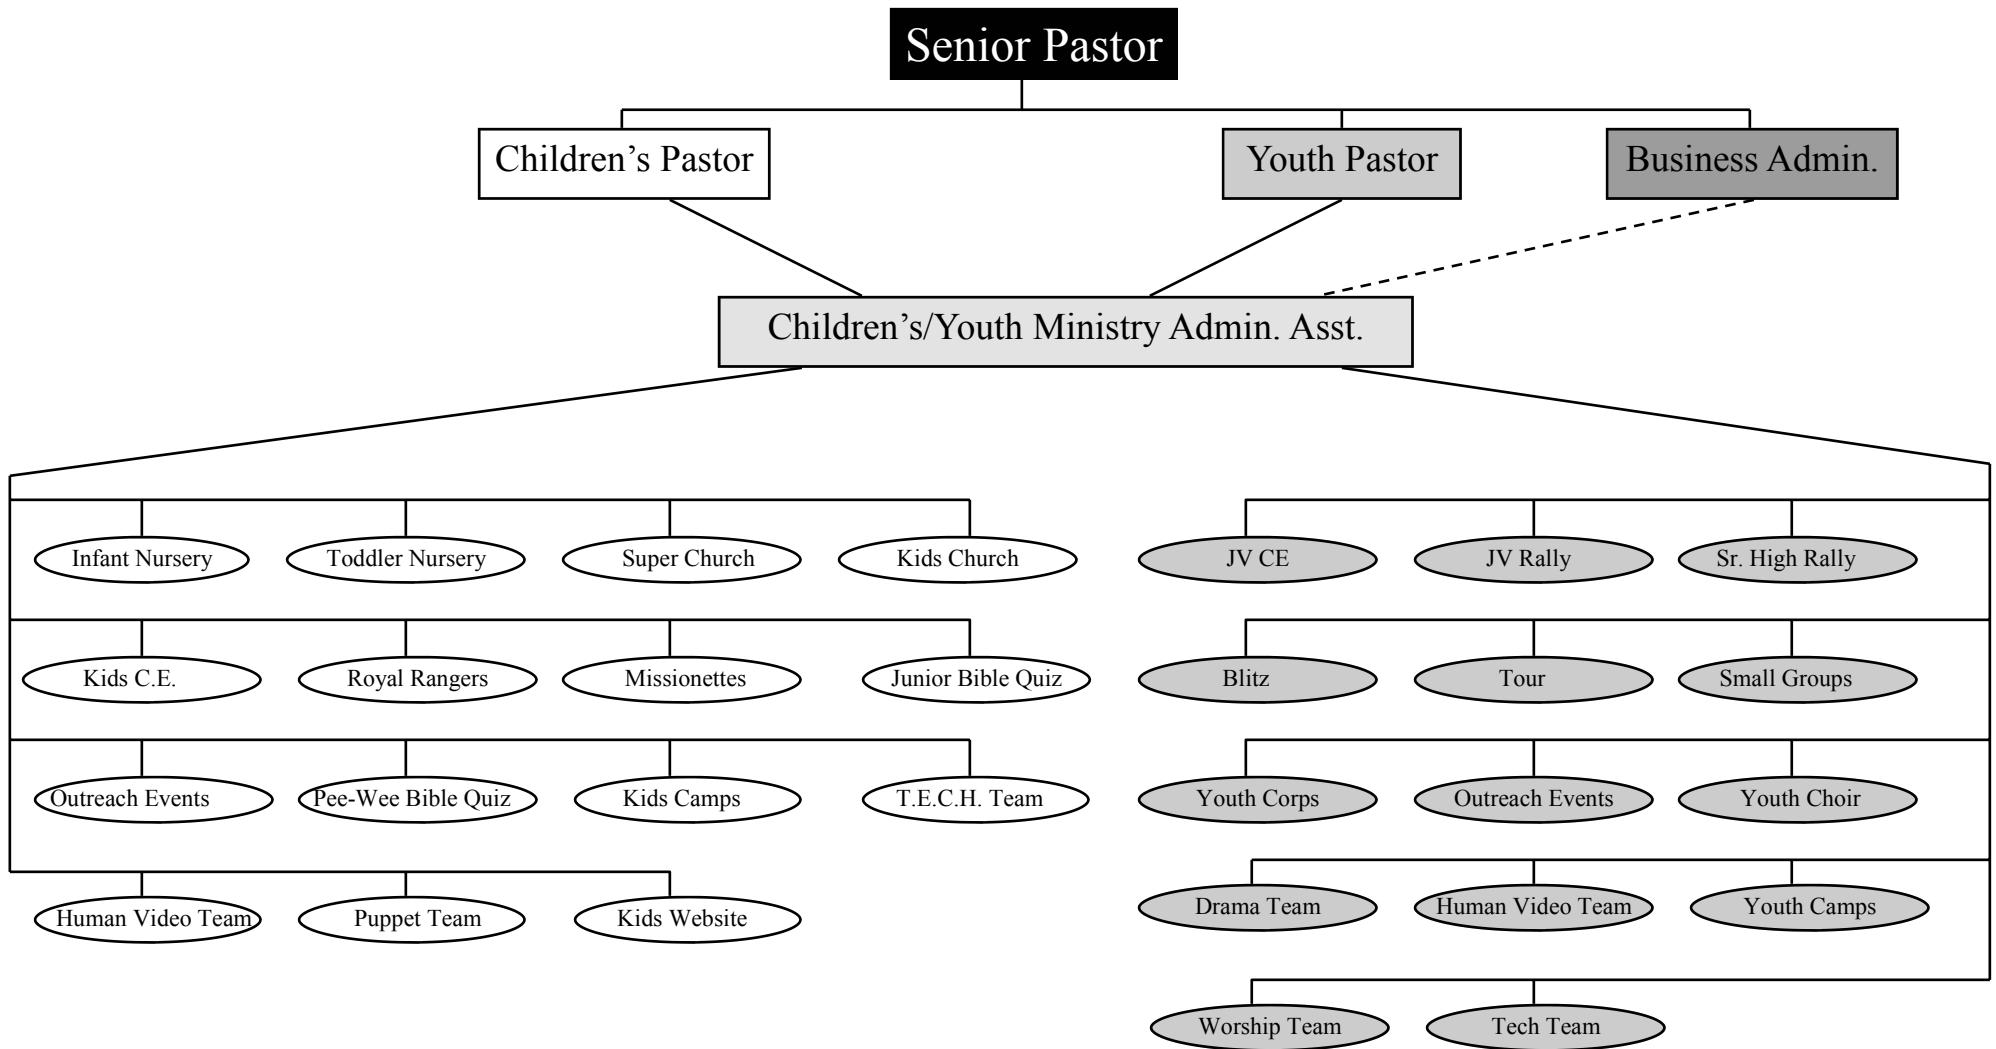

Children's/Youth Ministries Ideal Administrative Flow-chart

Legend:

○ = IMPACT Ministry

● = PULSE Ministry